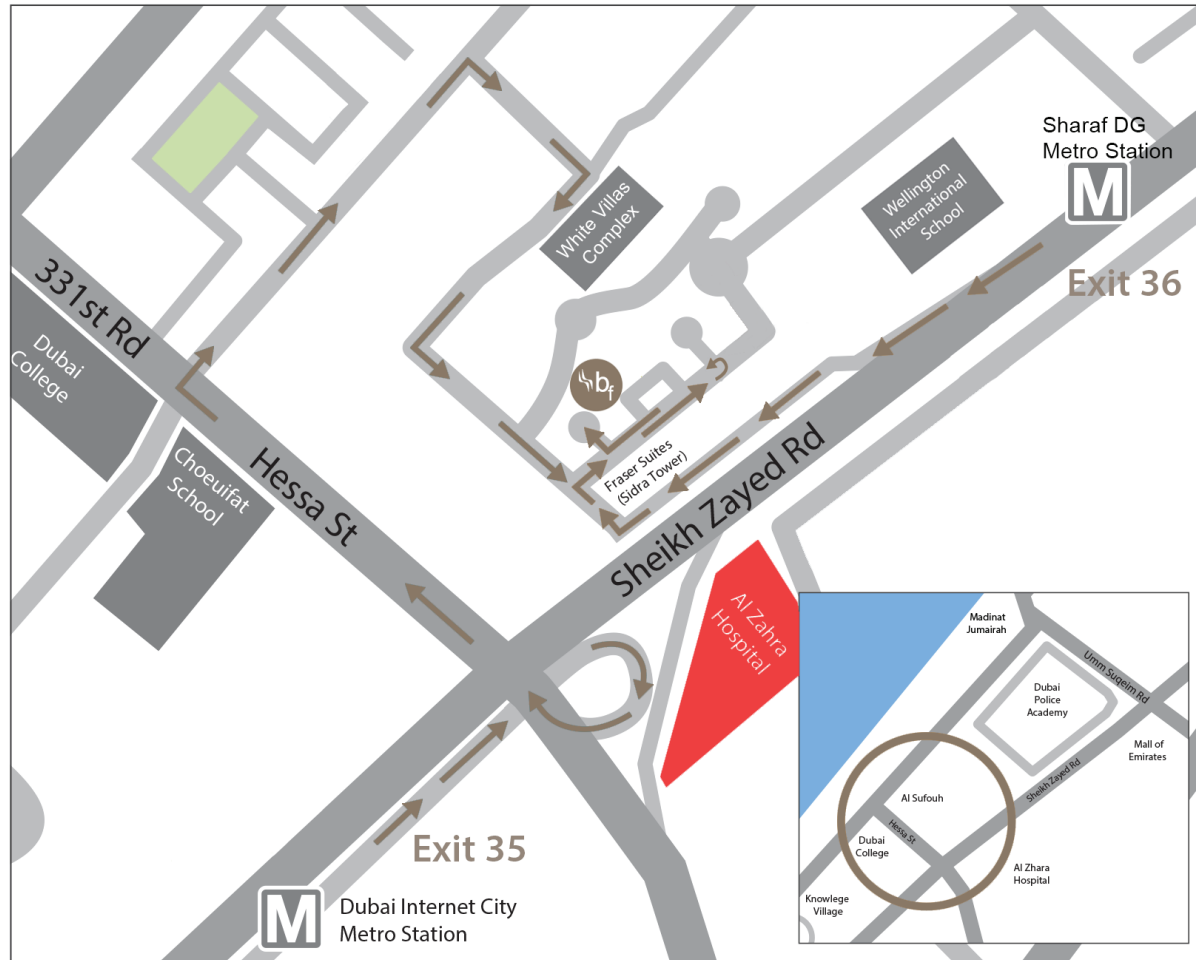

BAIJU JAMALUDIN
Regional Sales Manager ~ Middle East
Mob +971 (0)50 280 8916
Email bjamaludin@burgessfurniture.com